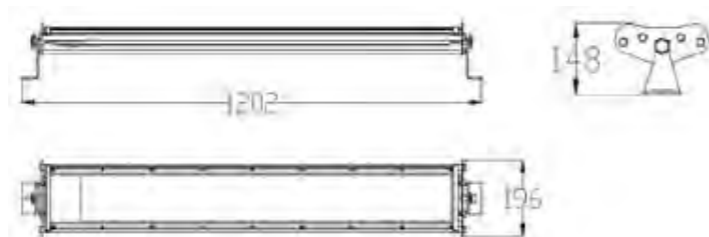

SPECIFICATIONS

Input Voltage & Frequency	DC24V
Max Power Consumption	176W
LED Power & Number	72 x 2.5W LEDs
Optional Colour	RGB (24R, 24G, 24B), AWB (24A, 24W, 24B), White (72W)
Control Mode	DMX512
Driver	with external waterproof power supply
Beam Angle	15°, 30°, 60°
Dimensions	L1202 x W196 x H148mm
Material	Glass + Aluminium alloy
Net Weight	9.5kg (±0.2kg)

180W LED Wall Washer

Product Code: Nebula-L180W

FEATURES

- Flicker free
- Energy saving (up to 80% power saving)
- Multiple angle lens available
- Long lifetime (50,000 hours)
- Optional colours: PW WW Red Green Blue Amber RGB AWB

APPLICATION

Public areas, billboards, gardens, virescence, architecture etc.

SIZE CHART

CONNECTION INSTRUCTIONS

One RGB controller is capable of controlling up to 170 three-channel LED wall washers. A signal amplifier is required for every 90m (standard installation unit length is 3m).