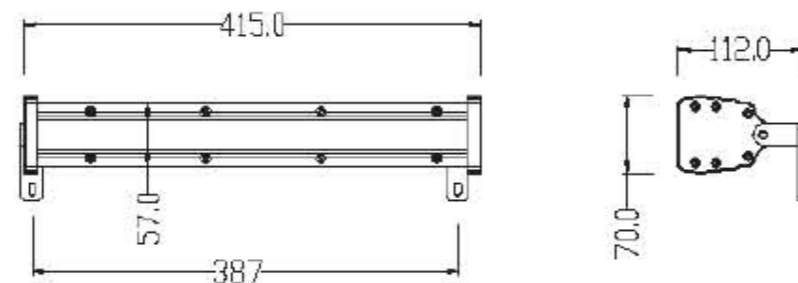

SIZE CHART

36W LED Wall Washer

Product Code: Nebula-M36W

SPECIFICATIONS

Input Voltage & Frequency	AC100-240V, 50/60Hz
Max Power Consumption	10W
LED Power & Number	9 x 1W LEDs
Optional Colour	RGB (3R, 3G, 3B), AWB (3A, 3W, 3B), White (9W)
Control Mode	DMX512
Beam Angle	15°, 30°, 60°
Dimensions	L415 x W70 x H112mm
Material	Glass + Aluminium alloy
Net Weight	2.0kg (±0.2kg)

APPLICATION

Public areas, billboards, gardens, virescence, architecture etc.

SIZE CHART

SPECIFICATIONS

Input Voltage & Frequency	AC100-240V, 50/60Hz
Max Power Consumption	14W
LED Power & Number	12 x 1W LEDs
Optional Colour	RGB (4R, 4G, 4B), AWB (4A, 4W, 4B), White (12W)
Control Mode	DMX512
Beam Angle	15°, 30°, 60°
Dimensions	L415 x W70 x H112mm
Material	Glass + Aluminium alloy
Net Weight	2.0kg (±0.2kg)

APPLICATION

Public areas, billboards, gardens, virescence, architecture etc.

SIZE CHART

SPECIFICATIONS

Input Voltage & Frequency	DC24V
Max Power Consumption	15W
LED Power & Number	12 x 1W LEDs
Optional Colour	RGB (4R, 4G, 4B), AWB (4A, 4W, 4B), White (12W)
Control Mode	DMX512
Driver	with external waterproof power supply
Beam Angle	15°, 30°, 60°
Dimensions	L415 x W70 x H112mm
Material	Glass + Aluminium alloy
Net Weight	4.0kg (±0.2kg)

APPLICATION

Public areas, billboards, gardens, virescence, architecture etc.

SIZE CHART

SPECIFICATIONS

Input Voltage & Frequency	AC100-240V, 50/60Hz
Max Power Consumption	27W
LED Power & Number	24 x 1W LEDs
Optional Colour	RGB (8R, 8G, 8B), AWB (8A, 8W, 8B), White (24W)
Control Mode	DMX512
Beam Angle	15°, 30°, 60°
Dimensions	L815 x W70 x H112mm
Material	Glass + Aluminium alloy
Net Weight	3.5kg (±0.2kg)