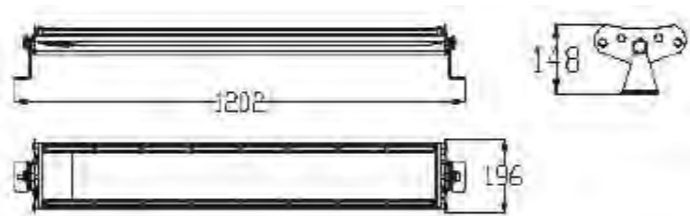

APPLICATION

Public areas, billboards, gardens, virescence, architecture etc.

SIZE CHART

SPECIFICATIONS

Input Voltage & Frequency	DC24V
Max Power Consumption	85W
LED Power & Number	72 x 1W LEDs
Optional Colour	RGB (24R, 24G, 24B), AWB (24A, 24W, 24B), White (72W)
Control Mode	DMX512
Driver	with external waterproof power supply
Beam Angle	15°, 30°, 60°
Dimensions	L1202 x W196 x H148mm
Material	Glass + Aluminium alloy
Net Weight	9.5kg (±0.2kg)

APPLICATION

Public areas, billboards, gardens, virescence, architecture etc.

SIZE CHART

SPECIFICATIONS

Input Voltage & Frequency	DC24V
Max Power Consumption	105W
LED Power & Number	36 x 2.5W LEDs
Optional Colour	RGB (12R, 12G, 12B), AWB (12A, 12W, 12B), White (36W)
Control Mode	DMX512
Driver	with external waterproof power supply
Beam Angle	15°, 30°, 60°
Dimensions	L601 x W196 x H148mm
Material	Glass + Aluminium alloy
Net Weight	5.2kg (±0.2kg)