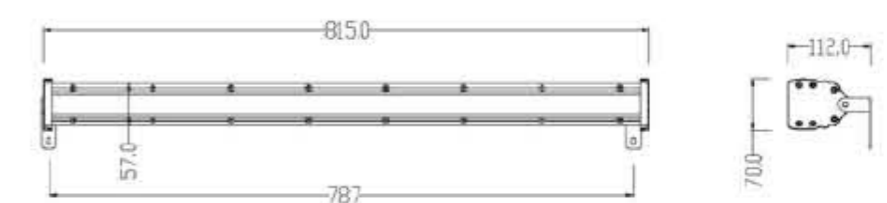

APPLICATION

Public areas, billboards, gardens, virescence, architecture etc.

SIZE CHART

SPECIFICATIONS

Input Voltage & Frequency	AC100-240V, 50/60Hz
Max Power Consumption	27W
LED Power & Number	24 x 1W LEDs
Optional Colour	RGB (8R, 8G, 8B), AWB (8A, 8W, 8B), White (24W)
Control Mode	DMX512
Beam Angle	15°, 30°, 60°
Dimensions	L815 x W70 x H112mm
Material	Glass + Aluminium alloy
Net Weight	3.5kg (±0.2kg)

APPLICATION

Public areas, billboards, gardens, virescence, architecture etc.

SIZE CHART

SPECIFICATIONS

Input Voltage & Frequency	AC100-240V, 50/60Hz
Max Power Consumption	21W
LED Power & Number	18 x 1W LEDs
Optional Colour	RGB (6R, 6G, 6B), AWB (6A, 6W, 6B), White (18W)
Control Mode	DMX512
Beam Angle	15°, 30°, 60°
Dimensions	L1215 x W70 x H112mm
Material	Glass + Aluminium alloy
Net Weight	4.3kg (±0.2kg)