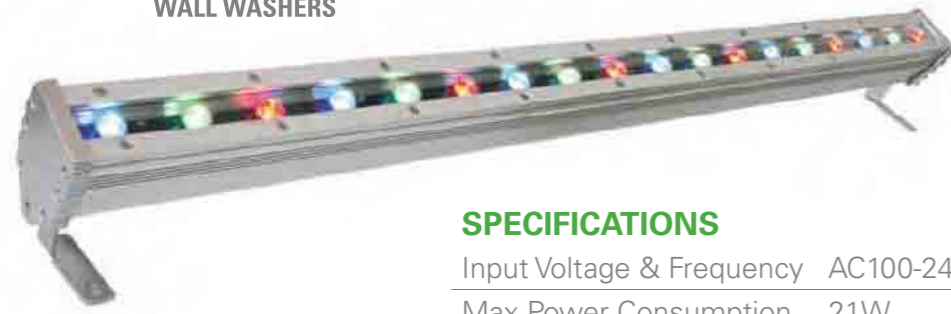

Get in touch with us for more information or IES files on any of our Nebula Series Wall-Washers.

SPECIFICATIONS

Input Voltage & Frequency	AC100-240V, 50/60Hz
Max Power Consumption	40W
LED Power & Number	36 x 1W LEDs (12R, 12G, 12B)
Control Mode	DMX512
Beam Angle	15°, 30°, 60°
Dimensions	L345 x W360 x H292mm
Material	Glass + Aluminium alloy
Net Weight	4.6kg (±0.2kg)

24W LED Wall Washer

Product Code: Nebula-L24W

FEATURES

- Flicker free
- Energy saving (up to 80% power saving)
- Multiple angle lens available
- Long lifetime (50,000 hours)
- Optional colours: PW WW Red Green Blue Amber RGB AWB

APPLICATION

Public areas, billboards, gardens, virescence, architecture etc.

SIZE CHART

SPECIFICATIONS

Input Voltage & Frequency	AC100-240V, 50/60Hz
Max Power Consumption	21W
LED Power & Number	18 x 1W LEDs
Optional Colour	RGB (6R, 6G, 6B), AWB (6A, 6W, 6B), White (18W)
Control Mode	DMX512
Beam Angle	15°, 30°, 60°
Dimensions	L1215 x W70 x H112mm
Material	Glass + Aluminium alloy
Net Weight	4.3kg (±0.2kg)

18W LED Wall Washer

Product Code: Nebula-L18W

FEATURES

- Flicker free
- Energy saving (up to 80% power saving)
- Multiple angle lens available
- Long lifetime (50,000 hours)
- Optional colours: PW WW Red Green Blue Amber RGB AWB