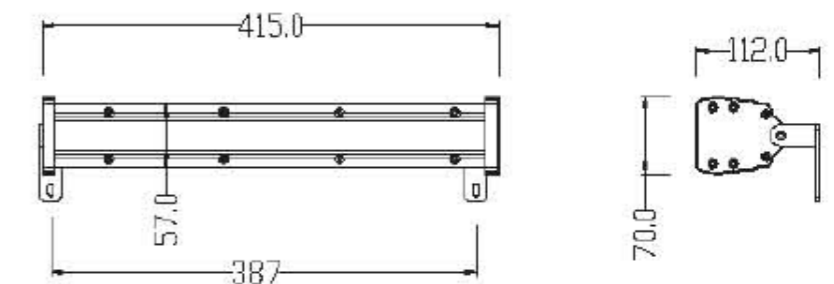

APPLICATION

Public areas, billboards, gardens, virescence, architecture etc.

SIZE CHART

SPECIFICATIONS

Input Voltage & Frequency	AC100-240V, 50/60Hz
Max Power Consumption	14W
LED Power & Number	12 x 1W LEDs
Optional Colour	RGB (4R, 4G, 4B), AWB (4A, 4W, 4B), White (12W)
Control Mode	DMX512
Beam Angle	15°, 30°, 60°
Dimensions	L415 x W70 x H112mm
Material	Glass + Aluminium alloy
Net Weight	2.0kg (±0.2kg)

APPLICATION

Public areas, billboards, gardens, virescence, architecture etc.

SIZE CHART

SPECIFICATIONS

Input Voltage & Frequency	DC24V
Max Power Consumption	15W
LED Power & Number	12 x 1W LEDs
Optional Colour	RGB (4R, 4G, 4B), AWB (4A, 4W, 4B), White (12W)
Control Mode	DMX512
Driver	with external waterproof power supply
Beam Angle	15°, 30°, 60°
Dimensions	L415 x W70 x H112mm
Material	Glass + Aluminium alloy
Net Weight	4.0kg (±0.2kg)

APPLICATION

Public areas, billboards, gardens, virescence, architecture etc.

SIZE CHART

SPECIFICATIONS

Input Voltage & Frequency	AC100-240V, 50/60Hz
Max Power Consumption	27W
LED Power & Number	24 x 1W LEDs
Optional Colour	RGB (8R, 8G, 8B), AWB (8A, 8W, 8B), White (24W)
Control Mode	DMX512
Beam Angle	15°, 30°, 60°
Dimensions	L815 x W70 x H112mm
Material	Glass + Aluminium alloy
Net Weight	3.5kg (±0.2kg)

APPLICATION

Public areas, billboards, gardens, virescence, architecture etc.

SIZE CHART

SPECIFICATIONS

Input Voltage & Frequency	AC100-240V, 50/60Hz
Max Power Consumption	21W
LED Power & Number	18 x 1W LEDs
Optional Colour	RGB (6R, 6G, 6B), AWB (6A, 6W, 6B), White (18W)
Control Mode	DMX512
Beam Angle	15°, 30°, 60°
Dimensions	L1215 x W70 x H112mm
Material	Glass + Aluminium alloy
Net Weight	4.3kg (±0.2kg)