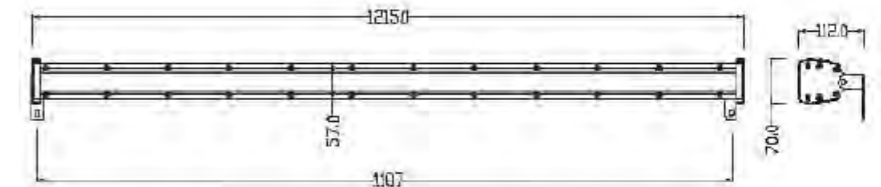

APPLICATION

Public areas, billboards, gardens, virescence, architecture etc.

SIZE CHART

SPECIFICATIONS

Input Voltage & Frequency	AC100-240V, 50/60Hz
Max Power Consumption	45W
LED Power & Number	36 x 1W LEDs
Optional Colour	RGB (12R, 12G, 12B), AWB (12A, 12W, 12B), White (36W)
Control Mode	DMX512
Beam Angle	15°, 30°, 60°
Dimensions	L1215 x W70 x H112mm
Material	Glass + Aluminium alloy
Net Weight	4.6kg (±0.2kg)

APPLICATION

Public areas, billboards, gardens, virescence, architecture etc.

SIZE CHART

SPECIFICATIONS

Input Voltage & Frequency	DC24V
Max Power Consumption	85W
LED Power & Number	72 x 1W LEDs
Optional Colour	RGB (24R, 24G, 24B), AWB (24A, 24W, 24B), White (72W)
Control Mode	DMX512
Driver	with external waterproof power supply
Beam Angle	15°, 30°, 60°
Dimensions	L1202 x W196 x H148mm
Material	Glass + Aluminium alloy
Net Weight	9.5kg (±0.2kg)