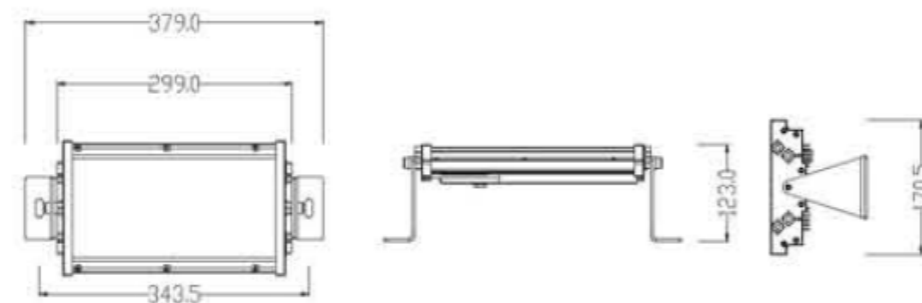

APPLICATION

Public areas, billboards, gardens, virescence, architecture etc.

SIZE CHART

SPECIFICATIONS

Input Voltage & Frequency	DC24V
Max Power Consumption	15W
LED Power & Number	12 x 1W LEDs
Optional Colour	RGB (4R, 4G, 4B), AWB (4A, 4W, 4B), White (12W)
Control Mode	DMX512
Driver	with external waterproof power supply
Beam Angle	15°, 30°, 60°
Dimensions	L415 x W70 x H112mm
Material	Glass + Aluminium alloy
Net Weight	4.0kg (±0.2kg)

APPLICATION

Public areas, billboards, gardens, virescence, architecture etc.

SIZE CHART

SPECIFICATIONS

Input Voltage & Frequency	AC100-240V, 50/60Hz
Max Power Consumption	27W
LED Power & Number	24 x 1W LEDs
Optional Colour	RGB (8R, 8G, 8B), AWB (8A, 8W, 8B), White (24W)
Control Mode	DMX512
Beam Angle	15°, 30°, 60°
Dimensions	L815 x W70 x H112mm
Material	Glass + Aluminium alloy
Net Weight	3.5kg (±0.2kg)

APPLICATION

Public areas, billboards, gardens, virescence, architecture etc.

SIZE CHART

SPECIFICATIONS

Input Voltage & Frequency	AC100-240V, 50/60Hz
Max Power Consumption	21W
LED Power & Number	18 x 1W LEDs
Optional Colour	RGB (6R, 6G, 6B), AWB (6A, 6W, 6B), White (18W)
Control Mode	DMX512
Beam Angle	15°, 30°, 60°
Dimensions	L1215 x W70 x H112mm
Material	Glass + Aluminium alloy
Net Weight	4.3kg (±0.2kg)

APPLICATION

Public areas, billboards, gardens, virescence, architecture etc.

SIZE CHART

SPECIFICATIONS

Input Voltage & Frequency	DC24V
Max Power Consumption	85W
LED Power & Number	72 x 1W LEDs
Optional Colour	RGB (24R, 24G, 24B), AWB (24A, 24W, 24B), White (72W)
Control Mode	DMX512
Driver	with external waterproof power supply
Beam Angle	15°, 30°, 60°
Dimensions	L1202 x W196 x H148mm
Material	Glass + Aluminium alloy
Net Weight	9.5kg (±0.2kg)