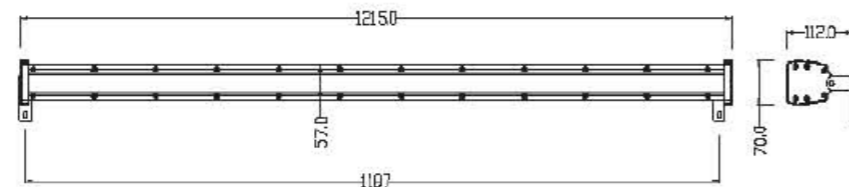

APPLICATION

Public areas, billboards, gardens, virescence, architecture etc.

SIZE CHART

SPECIFICATIONS

Input Voltage & Frequency	AC100-240V, 50/60Hz
Max Power Consumption	21W
LED Power & Number	18 x 1W LEDs
Optional Colour	RGB (6R, 6G, 6B), AWB (6A, 6W, 6B), White (18W)
Control Mode	DMX512
Beam Angle	15°, 30°, 60°
Dimensions	L1215 x W70 x H112mm
Material	Glass + Aluminium alloy
Net Weight	4.3kg (±0.2kg)

APPLICATION

Public areas, billboards, gardens, virescence, architecture etc.

SIZE CHART

SPECIFICATIONS

Input Voltage & Frequency	AC100-240V, 50/60Hz
Max Power Consumption	45W
LED Power & Number	36 x 1W LEDs
Optional Colour	RGB (12R, 12G, 12B), AWB (12A, 12W, 12B), White (36W)
Control Mode	DMX512
Beam Angle	15°, 30°, 60°
Dimensions	L1215 x W70 x H112mm
Material	Glass + Aluminium alloy
Net Weight	4.6kg (±0.2kg)