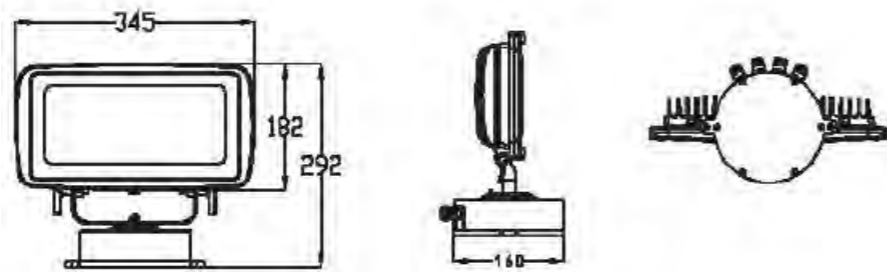

Get in touch with us for more information or IES files on any of our Nebula Series Wall-Washers.

SPECIFICATIONS

Input Voltage & Frequency	AC100-240V, 50/60Hz
Max Power Consumption	40W
LED Power & Number	36 x 1W LEDs (12R, 12G, 12B)
Control Mode	DMX512
Beam Angle	15°, 30°, 60°
Dimensions	L345 x W360 x H292mm
Material	Glass + Aluminium alloy
Net Weight	4.6kg (±0.2kg)

SIZE CHART

36W LED Wall Washer

Product Code: Nebula-M36W

SPECIFICATIONS

Input Voltage & Frequency	AC100-240V, 50/60Hz
Max Power Consumption	40W
LED Power & Number	36 x 1W LEDs (12A, 12W, 12B)
Control Mode	DMX512
Beam Angle	15°, 30°, 60°
Dimensions	L345 x W360 x H292mm
Material	Glass + Aluminium alloy
Net Weight	4.6kg (±0.2kg)

SIZE CHART

36W LED Wall Washer

Product Code: Nebula-M36W

SPECIFICATIONS

Input Voltage & Frequency	AC100-240V, 50/60Hz
Max Power Consumption	10W
LED Power & Number	9 x 1W LEDs
Optional Colour	RGB (3R, 3G, 3B), AWB (3A, 3W, 3B), White (9W)
Control Mode	DMX512
Beam Angle	15°, 30°, 60°
Dimensions	L415 x W70 x H112mm
Material	Glass + Aluminium alloy
Net Weight	2.0kg (±0.2kg)