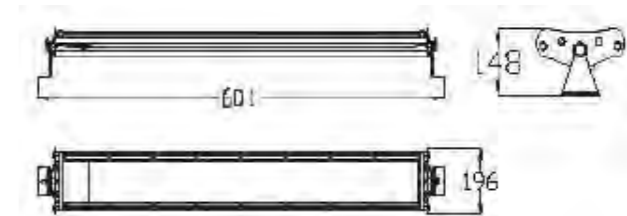

APPLICATION

Public areas, billboards, gardens, virescence, architecture etc.

SIZE CHART

SPECIFICATIONS

Input Voltage & Frequency	DC24V
Max Power Consumption	105W
LED Power & Number	36 x 2.5W LEDs
Optional Colour	RGB (12R, 12G, 12B), AWB (12A, 12W, 12B), White (36W)
Control Mode	DMX512
Driver	with external waterproof power supply
Beam Angle	15°, 30°, 60°
Dimensions	L601 x W196 x H148mm
Material	Glass + Aluminium alloy
Net Weight	5.2kg (±0.2kg)

APPLICATION

Public areas, billboards, gardens, virescence, architecture etc.

SIZE CHART

SPECIFICATIONS

Input Voltage & Frequency	DC24V
Max Power Consumption	176W
LED Power & Number	72 x 2.5W LEDs
Optional Colour	RGB (24R, 24G, 24B), AWB (24A, 24W, 24B), White (72W)
Control Mode	DMX512
Driver	with external waterproof power supply
Beam Angle	15°, 30°, 60°
Dimensions	L1202 x W196 x H148mm
Material	Glass + Aluminium alloy
Net Weight	9.5kg (±0.2kg)