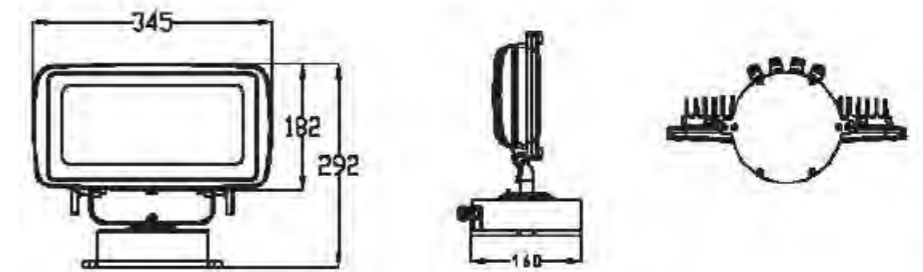

Get in touch with us for more information or IES files on any of our Nebula Series Wall-Washers.

SPECIFICATIONS

Input Voltage & Frequency	AC100-240V, 50/60Hz
Max Power Consumption	40W
LED Power & Number	36 x 1W LEDs (12R, 12G, 12B)
Control Mode	DMX512
Beam Angle	15°, 30°, 60°
Dimensions	L345 x W360 x H292mm
Material	Glass + Aluminium alloy
Net Weight	4.6kg (±0.2kg)

SIZE CHART

36W LED Wall Washer

Product Code: Nebula-M36W

SPECIFICATIONS

Input Voltage & Frequency	AC100-240V, 50/60Hz
Max Power Consumption	40W
LED Power & Number	36 x 1W LEDs (12A, 12W, 12B)
Control Mode	DMX512
Beam Angle	15°, 30°, 60°
Dimensions	L345 x W360 x H292mm
Material	Glass + Aluminium alloy
Net Weight	4.6kg (±0.2kg)

SIZE CHART

36W LED Wall Washer

Product Code: Nebula-M36W

SPECIFICATIONS

Input Voltage & Frequency	AC100-240V, 50/60Hz
Max Power Consumption	10W
LED Power & Number	9 x 1W LEDs
Optional Colour	RGB (3R, 3G, 3B), AWB (3A, 3W, 3B), White (9W)
Control Mode	DMX512
Beam Angle	15°, 30°, 60°
Dimensions	L415 x W70 x H112mm
Material	Glass + Aluminium alloy
Net Weight	2.0kg (±0.2kg)