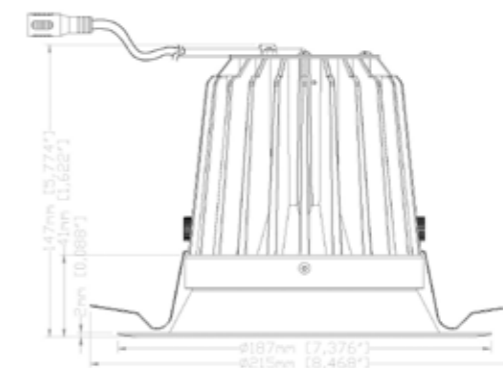

PRODUCT INFORMATION

Input Voltage & Frequency	85-277V AC, 50/60Hz
Max Power Consumption	20W
Light source	Cree LED
Lamp Base	E27 / GU24 / No Base
Dimmable	Yes (on suitable dimmers)
Dimensions	Ø161mm
Housing	Aluminium alloy - white/black
Optics	Optics Arcylic frosted plastic

18W LED Downlight

Product Code:

- WarmWhite **Vega-6X720W -xx**
- Natural White **Vega-6X720N-xx**
- Cool White **Vega-6X720C-xx**

SPECIFICATIONS

	Warm White	Natural White	Cool White
Color Temperature	2800K-3200K	4500K-5000K	5000k-6000K
Color Rendering Index	>92	85	85
Luminous output (Lm)	1100	1190	1210
Beam Angle	70°	70°	70°
Rated Current	700mA	700mA	700mA
Power factor	>0.95	>0.95	>0.95

IP20

APPLICATION

Hotel lighting, Shop lighting, Corridor lighting

SIZE CHART

PRODUCT INFORMATION

Input Voltage & Frequency	85-277V AC, 50/60Hz
Max Power Consumption	20W
Light source	Cree LED
Lamp Base	E27 / GU24 / No Base
Dimmable	Yes (on suitable dimmers)
Dimensions	Ø161mm
Housing	Aluminium alloy - white/black
Optics	Optics Arcylic frosted plastic

18W LED Downlight

Product Code:

- WarmWhite **Vega-6X720W -xx**
- Natural White **Vega-6X720N-xx**
- Cool White **Vega-6X720C-xx**

SPECIFICATIONS

	Warm White	Natural White	Cool White
Color Temperature	2800K-3200K	4500K-5000K	5000k-6000K
Color Rendering Index	>92	85	85
Luminous output (Lm)	1100	1190	1210
Beam Angle	70°	70°	70°
Rated Current	700mA	700mA	700mA
Power factor	>0.95	>0.95	>0.95

IP20

APPLICATION

Hotel lighting, Shop lighting, Corridor lighting

SIZE CHART