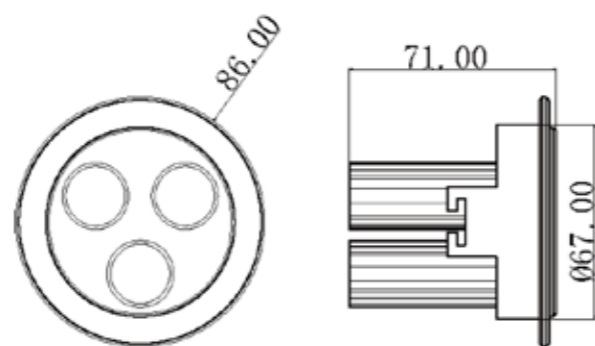

SPECIFICATIONS

	Warm White	Cool White
Color Temperature	2700-3500K	5500-6500K
Color Rendering Index	75 ~ 80	70 ~ 75
Luminous output (Lm)	405	540
Beam Angle*	25°	25°
Rated Current	615mA	615mA
Power factor	0.64	0.64

Also available in 35° and 50° variants

w

APPLICATION

Supermarket, Hotel, Bar, Meeting Rooms, Exhibition hall, etc...

SIZE CHART

IP32

PRODUCT INFORMATION

Input Voltage & Frequency	90-260V AC, 50/60Hz
Max Power Consumption	13W
Light source	5 x Cree 3W LED
Lamp Base	E27 / E26
Dimmable	Yes (on suitable dimmers)
Dimensions	Ø94mm x 72mm
Housing	Aluminium alloy
Optics	Clear or Frosted
Lifespan	30,000 hrs