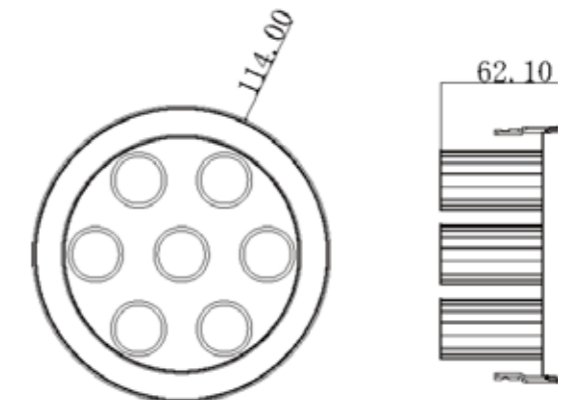

Also available in 15°, 30°, 35°, 40° and 50° variants

APPLICATION

Supermarket, Hotel, Bar, Meeting Rooms, Exhibition hall, etc...

SIZE CHART

PRODUCT INFORMATION

Input Voltage & Frequency	90-260V AC, 50/60Hz
Max Power Consumption	23W
Light source	9 x Cree 2.5W LED
Lamp Base	E27 / E26
Dimmable	Yes (on suitable dimmers)
Dimensions	Ø130mm x 75mm
Housing	Aluminium alloy
Optics	Clear or Frosted
Lifespan	30,000 hrs