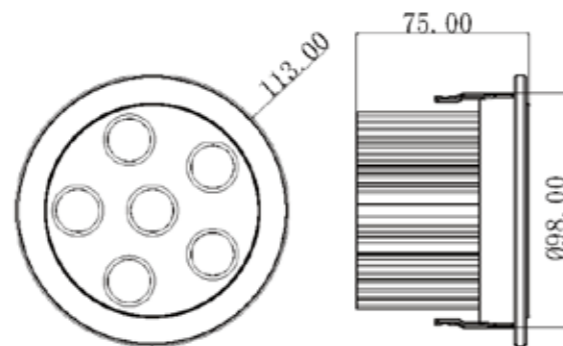

Also available in 35° and 50° variants

w

APPLICATION

Supermarket, Hotel, Bar, Meeting Rooms, Exhibition hall, etc...

SIZE CHART

IP32

PRODUCT INFORMATION

Input Voltage & Frequency	90-260V AC, 50/60Hz
Max Power Consumption	13W
Light source	5 x Cree 3W LED
Lamp Base	E27 / E26
Dimmable	Yes (on suitable dimmers)
Dimensions	Ø94mm x 72mm
Housing	Aluminium alloy
Optics	Clear or Frosted
Lifespan	30,000 hrs

Also available in 15°, 30°, 35° and 50° variants

w

APPLICATION

Supermarket, Hotel, Bar, Meeting Rooms, Exhibition hall, etc...

SIZE CHART

18W LED Downlight

Product Code: VegaST-18W

PRODUCT INFORMATION