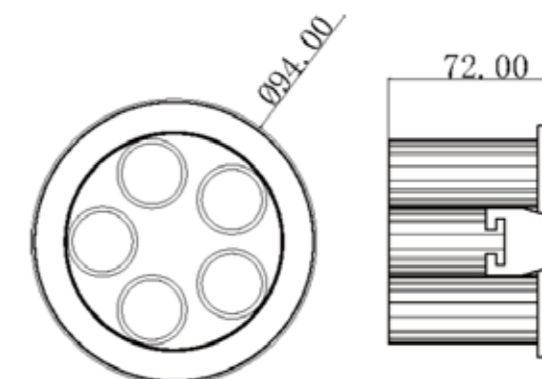

PRODUCT INFORMATION

Input Voltage & Frequency	90-260V AC, 50/60Hz
Max Power Consumption	8W
Light source	3 x Cree 3W LED
Lamp Base	E27 / E26
Dimmable	Yes (on suitable dimmers)
Dimensions	Ø86mm x 71mm
Housing	Aluminium alloy
Optics	Clear or Frosted
Lifespan	30,000 hrs

SPECIFICATIONS

	Warm White	Cool White
Color Temperature	2700-3500K	5500-6500K
Color Rendering Index	75 ~ 80	70 ~ 75
Luminous output (Lm)	405	540
Beam Angle*	25°	25°
Rated Current	615mA	615mA
Power factor	0.64	0.64

Also available in 35° and 50° variants

w

APPLICATION

Supermarket, Hotel, Bar, Meeting Rooms, Exhibition hall, etc...

SIZE CHART

IP32

PRODUCT INFORMATION

Input Voltage & Frequency	90-260V AC, 50/60Hz
Max Power Consumption	13W
Light source	5 x Cree 3W LED
Lamp Base	E27 / E26
Dimmable	Yes (on suitable dimmers)
Dimensions	Ø94mm x 72mm
Housing	Aluminium alloy
Optics	Clear or Frosted
Lifespan	30,000 hrs

SPECIFICATIONS

	Warm White	Cool White
Color Temperature	2700-3500K	5500-6500K
Color Rendering Index	75 ~ 80	70 ~ 75
Luminous output (Lm)	675	900
Beam Angle*	25°	25°
Rated Current	615mA	615mA
Power factor	0.64	0.64

Also available in 15°, 30°, 35°, 40° and 50° variants

APPLICATION

Supermarket, Hotel, Bar, Meeting Rooms, Exhibition hall, etc...

SIZE CHART

IP32