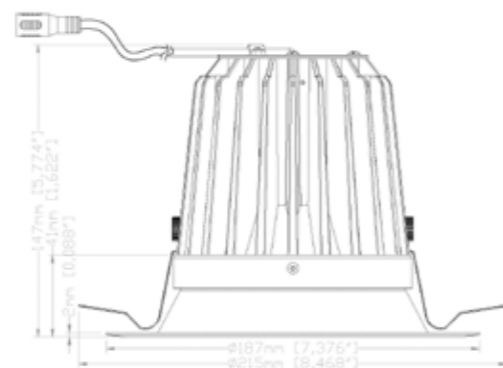

PRODUCT INFORMATION

Input Voltage & Frequency	85-277V AC, 50/60Hz
Max Power Consumption	20W
Light source	Cree LED
Lamp Base	E27 / GU24 / No Base
Dimmable	Yes (on suitable dimmers)
Dimensions	Ø161mm
Housing	Aluminium alloy - white/black
Optics	Optics Arcylic frosted plastic

18W LED Downlight

Product Code:

- WarmWhite **Vega-6X720W -xx**
- Natural White **Vega-6X720N-xx**
- Cool White **Vega-6X720C-xx**

SPECIFICATIONS

	Warm White	Natural White	Cool White
Color Temperature	2800K-3200K	4500K-5000K	5000k-6000K
Color Rendering Index	>92	85	85
Luminous output (Lm)	1100	1190	1210
Beam Angle	70°	70°	70°
Rated Current	700mA	700mA	700mA
Power factor	>0.95	>0.95	>0.95

IP20

APPLICATION

Hotel lighting, Shop lighting, Corridor lighting

SIZE CHART

PRODUCT INFORMATION

Input Voltage & Frequency	85-277V AC, 50/60Hz
Max Power Consumption	20W
Light source	Cree LED
Lamp Base	E27 / GU24 / No Base
Dimmable	Yes (on suitable dimmers)
Dimensions	Ø161mm
Housing	Aluminium alloy - white/black
Optics	Optics Arcylic frosted plastic