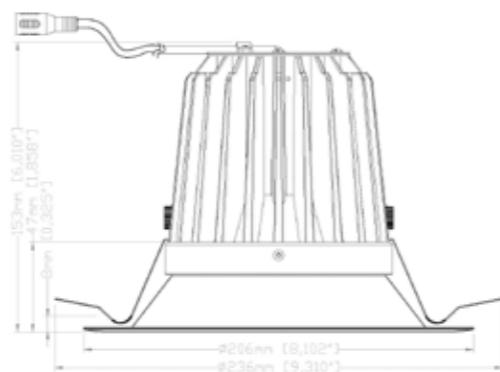

PRODUCT INFORMATION

Input Voltage & Frequency	85-277V AC, 50/60Hz
Max Power Consumption	26W
Light source	Cree 23W LED
Lamp Base	E27 / GU24 / No Base
Dimmable	Yes (on suitable dimmers)
Dimensions	Ø180mm
Housing	Aluminium alloy - white/black
Optics	Optics Arcylic frosted plastic

26W LED Downlight

Product Code:

- WarmWhite **Vega-8X726W -xx**
- Natural White **Vega-8X760N-xx**
- Cool White **Vega-8X726C-xx**

SPECIFICATIONS

	Warm White	Natural White	Cool White
Color Temperature	2800K-3200K	4500K-5000K	5000k-6000K
Color Rendering Index	>92	85	85
Luminous output (Lm)	1300	1600	1660
Beam Angle	80°	80°	80°
Rated Current	700mA	700mA	700mA
Power factor	>0.95	>0.95	>0.95

IP20

APPLICATION

Hotel lighting, Shop lighting, Corridor lighting

SIZE CHART

PRODUCT INFORMATION

Input Voltage & Frequency	85-277V AC, 50/60Hz
Max Power Consumption	30W
Light source	Cree 28W LED
Lamp Base	E27 / GU24 / No Base
Dimmable	Yes (on suitable dimmers)
Dimensions	Ø225mm
Housing	Aluminium alloy - white/black
Optics	Optics Arcylic frosted plastic

30W LED Downlight

Product Code:

- WarmWhite **Vega-9X730W -xx**
- Natural White **Vega-9X730N-xx**
- Cool White **Vega-9X730C-xx**

SPECIFICATIONS

	Warm White	Natural White	Cool White
Color Temperature	2800K-3200K	4500K-5000K	5000k-6000K
Color Rendering Index	>92	85	85
Luminous output (Lm)	1600	1950	2000
Beam Angle	80°	80°	80°
Rated Current	700mA	700mA	700mA
Power factor	>0.95	>0.95	>0.95

IP20

APPLICATION

Hotel lighting, Shop lighting, Corridor lighting

SIZE CHART