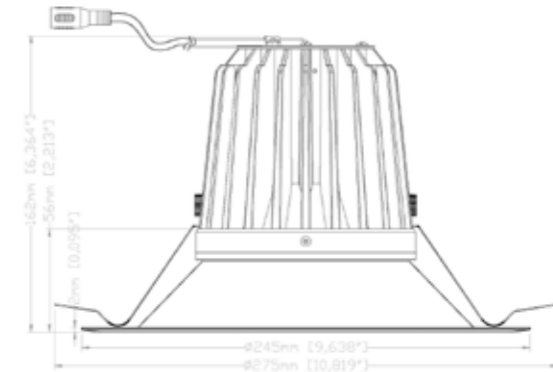

PRODUCT INFORMATION

Input Voltage & Frequency	85-277V AC, 50/60Hz
Max Power Consumption	26W
Light source	Cree 23W LED
Lamp Base	E27 / GU24 / No Base
Dimmable	Yes (on suitable dimmers)
Dimensions	Ø180mm
Housing	Aluminium alloy - white/black
Optics	Optics Arcylic frosted plastic

26W LED Downlight

Product Code:

- WarmWhite **Vega-8X726W -xx**
- Natural White **Vega-8X760N-xx**
- Cool White **Vega-8X726C-xx**

SPECIFICATIONS

	Warm White	Natural White	Cool White
Color Temperature	2800K-3200K	4500K-5000K	5000k-6000K
Color Rendering Index	>92	85	85
Luminous output (Lm)	1300	1600	1660
Beam Angle	80°	80°	80°
Rated Current	700mA	700mA	700mA
Power factor	>0.95	>0.95	>0.95

IP20

APPLICATION

Hotel lighting, Shop lighting, Corridor lighting

SIZE CHART

PRODUCT INFORMATION

Input Voltage & Frequency	85-277V AC, 50/60Hz
Max Power Consumption	30W
Light source	Cree 28W LED
Lamp Base	E27 / GU24 / No Base
Dimmable	Yes (on suitable dimmers)
Dimensions	Ø225mm
Housing	Aluminium alloy - white/black
Optics	Optics Arcylic frosted plastic

30W LED Downlight

Product Code:

- WarmWhite **Vega-9X730W -xx**
- Natural White **Vega-9X730N-xx**
- Cool White **Vega-9X730C-xx**

SPECIFICATIONS

	Warm White	Natural White	Cool White
Color Temperature	2800K-3200K	4500K-5000K	5000k-6000K
Color Rendering Index	>92	85	85
Luminous output (Lm)	1600	1950	2000
Beam Angle	80°	80°	80°
Rated Current	700mA	700mA	700mA
Power factor	>0.95	>0.95	>0.95

IP20

APPLICATION

Hotel lighting, Shop lighting, Corridor lighting

SIZE CHART